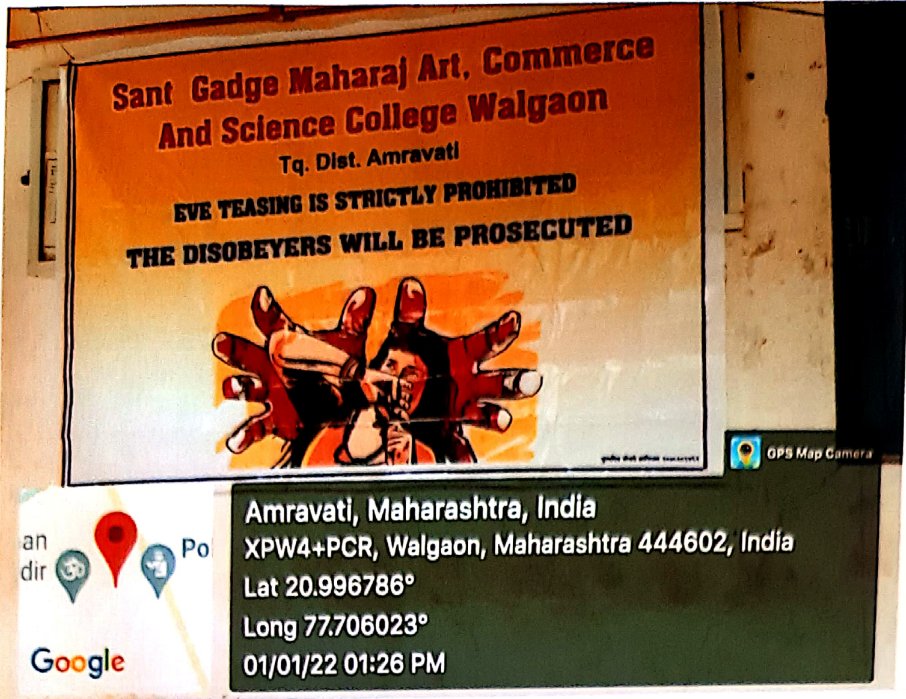

Sant Gadge Maharaj Arts, Commerce & Science College, Walgaon, Dist. Amravati

ANNUAL GENDER SENSITIZATION ACTION PLAN 2020-2021

Sr. No.	Strategic Goal	Target Participants	Action Plan
1	Health and Hygiene	Students and Staff	Interactive Sessions with invited doctors on Teenage Health Personal Hygiene for Health Life.
2	Gender Sensitization	Students	Awareness and interactive sessions with invited experts on relationship abuse, drink and alcohol abuse, women's right and safety
3	Gender based violence	Students	Training girls on self defence
4	Women Right and Gender equality	Students and staff	Awareness campaign on woman right and gender equality
5	Gender equality in the economy	students and staff	• Webinar on Women Counselling "JAGRUTI" on Dt. 24/07/2020.
6	Infrastructure and supporting facilities for gender equality and security	Students and staff	Ladies common room, CC-TV camera
7	Entrepreneurship opportunities	Students and staff	Training on mask making. Training on arts and crafts making, paper bag.
8	Ensure students safety and security in the campus common room, CCTV	Principal and Administrative Office	Installation of CCTV cameras at all prominent places.
9	Review the functioning of discipline committee	Chairperson of the committees	Grievances and complaints or gender issues, ragging and other matters are dealt with

PRINCIPAL
Sant Gadge Maharaj Art's,
Commerce & Science College
WALGAON, Dist. Amravati.

Amravati, Maharashtra, India
XPW4+PCR, Walgaon, Maharashtra 444602, India
Lat 20.996968°
Long 77.705983°
23/12/21 01:41 PM

C.C.T.V. Camera

Amravati, Maharashtra, India
XPW4+PCR, Walgaon, Maharashtra 444602, India
Lat 20.997098°
Long 77.706116°
22/12/21 02:17 PM

C.C.T.V. Camera

PRINCIPAL
Sant Gadge Maharaj Art's,
Commerce & Science College
WALGAON, Dist. Amravati